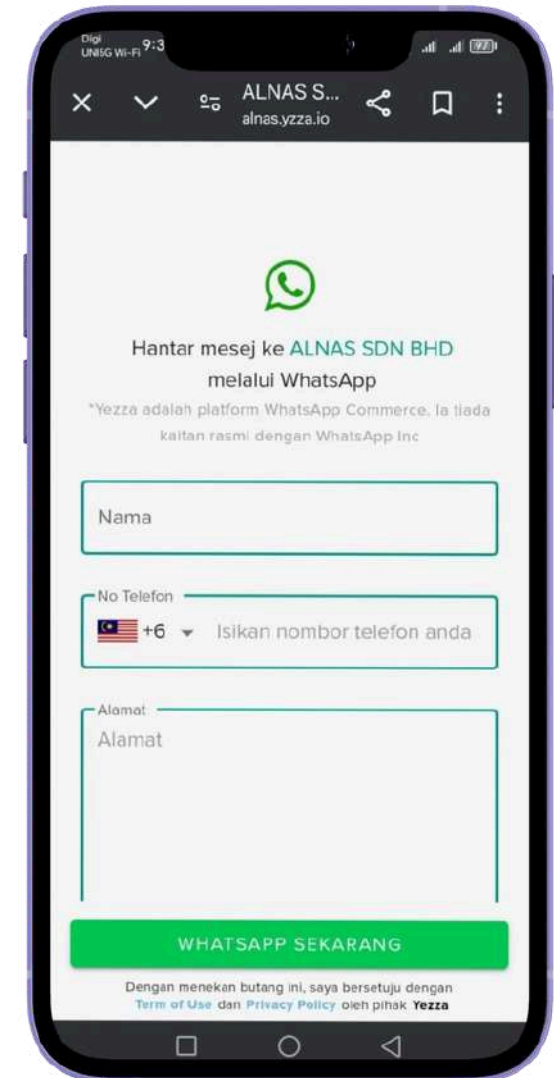

# OFFICIAL WEBSITE

KLINIK DR ROSE SRI PRISTANA

# OFFICIAL WEBSITE

**KLINIK DR ROSE SRI PRISTANA**

Mobile Friendly View

# ONLINE STORE

ALNAS SDN BHD

Setup & Maintain Yeza Store & Form (Booking & Payment Gateway)