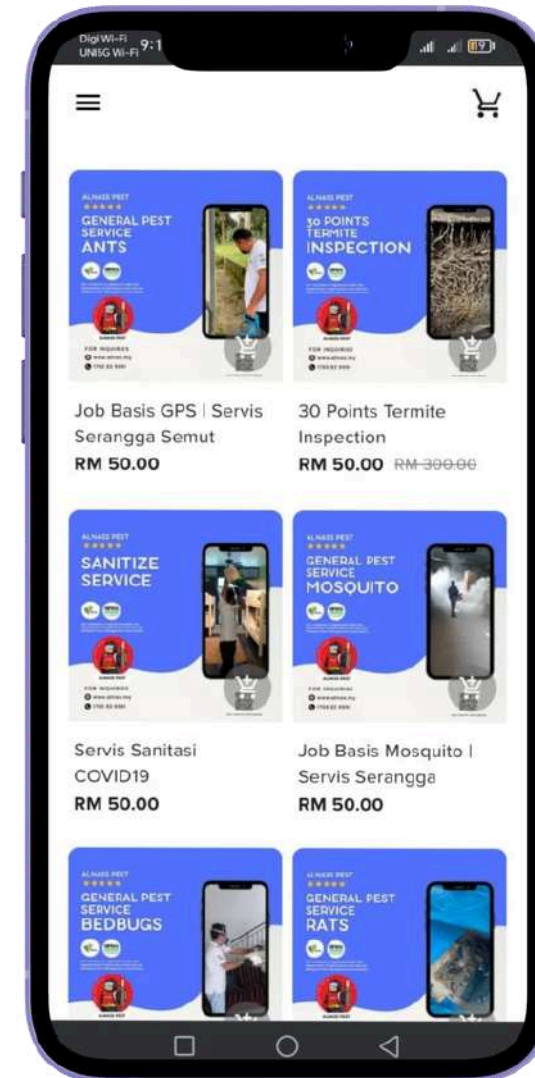

# OFFICIAL WEBSITE

**KLINIK DR ROSE SRI PRISTANA**

Mobile Friendly View

# ONLINE STORE

ALNAS SDN BHD

Setup & Maintain Yeza Store & Form (Booking & Payment Gateway)