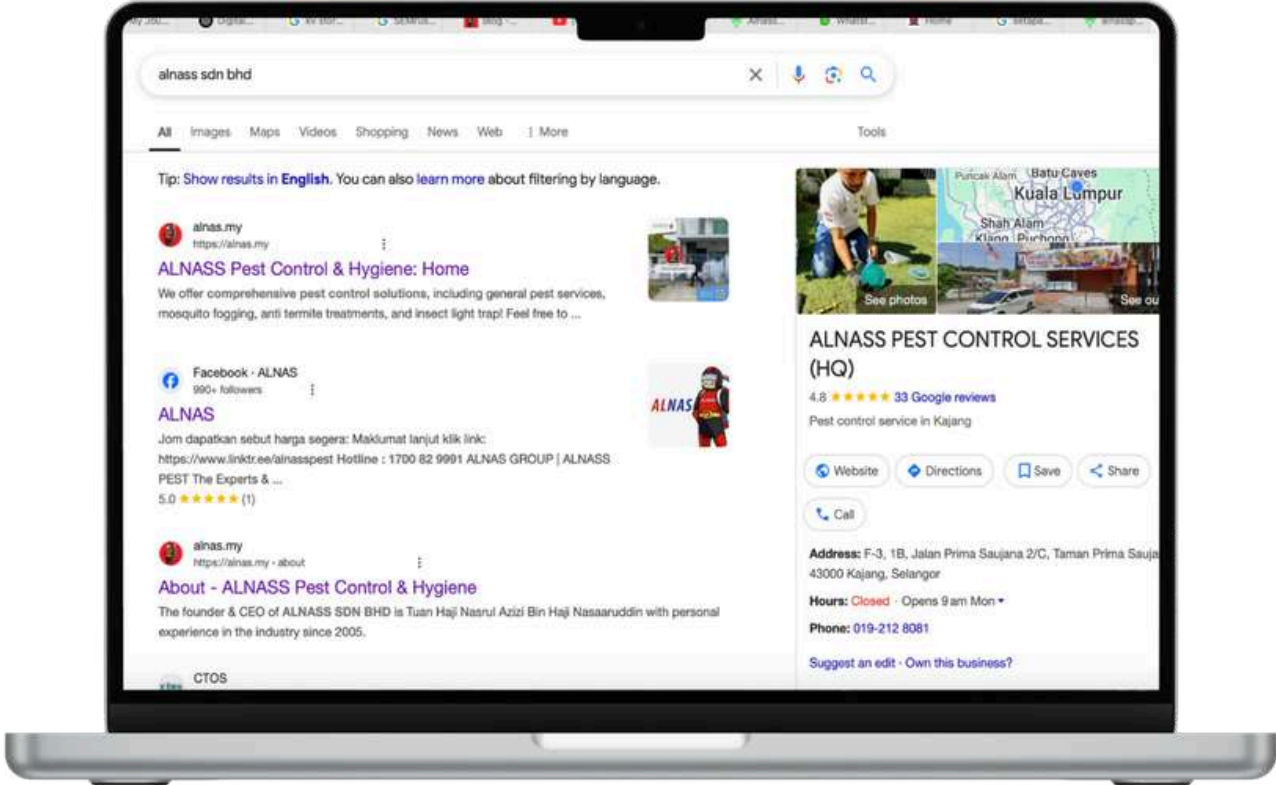

GOOGLE BUSINESS PAGE

ALNAS SDN BHD